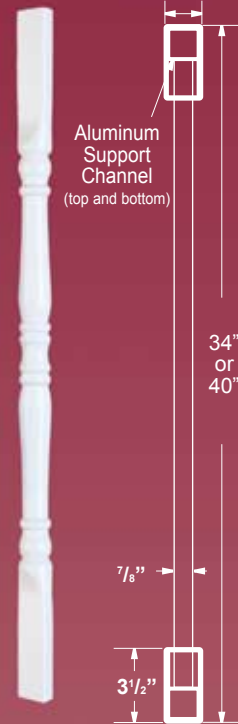

Product Specifications

| | |
|--------------------|---------------------------------------------|
| Railing Heights | 36" and 42" |
| Railing Lengths | 4', 5', 6', 7', 8', 9' and 10' |
| Stair Rail Lengths | 4', 5', 6', 7', 8', 9' and 10' |
| Post Lengths | 4" x 4" x 38", 44", 48", 96", 108" and 120" |
| Railing Color | White and Tan |
| Spindle | 7/8" x 1 1/2" |
| Spindle Spacing | 2 7/8" |
| Options | Decorative Spindle 36" and 42" |

Railing Components

Vinyl Post
4" x 4" & 5" x 5"
Non-Load Bearing
w/o Wood Post
Lengths
8', 9' & 10'

Victorian Post
5" x 5" x 8'8"
8,400
lb Load
Capacity

"A" Series
Decorative Post
4" x 4"
3,900 lb. Capacity
5" x 5"
8,400 lb. Capacity
Post Lengths
8'8" & 10'

Smooth
Column Clad
sizes
4", 6" and 8"
Post
Lengths
8'6" & 10'

Decorative Support Posts are reinforced with an Aluminum Post

Smooth Column Clad ratches to lock together.

Column Clad wraps around wood posts.

Wall Mounts

Hidden Screw Rail Mount

Hidden Screw Stair Mount

Hidden Screw Angle Mount

Aluminum Support Channel (top and bottom)

34" or 40"

7/8"

3 1/2"