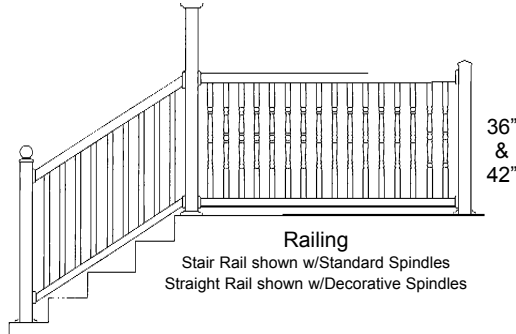

BY DIGGER SPECIALTIES, INC.

CARDINAL Vinyl Railing

**ICC-ES
Legacy Report
No. 21-42**

- **Aluminum Reinforced Rails**
Strength and Safety
- **Bracketed Mounting System**
New Construction or Remodeling
- **Hidden Screw Mounts**
- **Boxed Railing Program**
- **Traditional Top Rail**
Comfortable Feel
- **Transferrable
Lifetime Warranty**
Peace of Mind
- **Maintenance Free**
Enjoy the Beauty

Product Specifications

| | |
|--------------------|---------------------------------------------|
| Railing Heights | 36" and 42" |
| Railing Lengths | 4', 5', 6', 7', 8', 9' and 10' |
| Stair Rail Lengths | 4', 5', 6', 7', 8', 9' and 10' |
| Post Lengths | 4" x 4" x 38", 44", 48", 96", 108" and 120" |
| Railing Color | White and Tan |
| Spindle | 7/8" x 1 1/2" |
| Spindle Spacing | 2 7/8" |
| Options | Decorative Spindle 36" and 42" |

CARDINAL Vinyl Railing

Crossover Railing

Heights: 36" and 42" • Lengths: 10', 12', 14' and 16'

Railing

Stair Rail shown w/Standard Spindles
Straight Rail shown w/Decorative Spindles

Chippendale Railing

Heights: 36" and 42" • Single Lengths: 4', 5', 6', 7', 8', 9' & 10'
Double Lengths: 7', 8', 9' & 10'