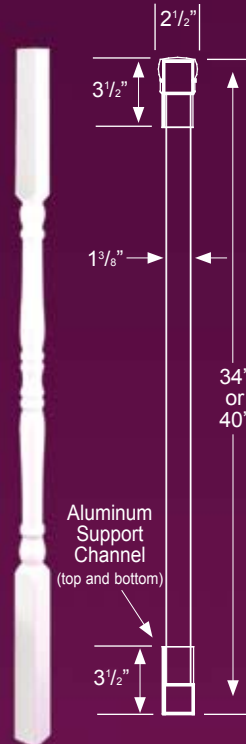

Top Rail Hidden Screw Mount
with Trim Cap

Bottom Rail
Hidden Screw Mount

Product Specifications

Railing Heights	36" and 42"
Railing Lengths	4', 5', 6', 7', 8', 9' and 10'
Stair Rail Lengths	4', 5', 6', 7', 8', 9' and 10'
Post Lengths	4" x 4" x 38", 44", 48", 96", 108" and 120"
Railing Color	White and Tan
Standard Spindle	1 ³ / ₈ " x 1 ³ / ₈ "
Spindle Spacing	3 ¹ / ₂ "
Options	Decorative Spindle 36" Reinforced Decorative Spindle 42"

Top Rail

With Aluminum Reinforcement

Bottom Rail

With Aluminum Reinforcement
Shown with Railing Support

Railing Components

Vinyl Post
4" x 4" & 5" x 5"
Non-Load Bearing
w/o Wood Post
Lengths
8', 9' & 10'

Victorian
Post
5" x 5" x 8'8"
8,400
lb Load
Capacity

Column Clad wraps
around
wood posts.

Smooth
Column Clad
ratches to lock
together.

Hidden Screw
Top Rail Mount

Hidden Screw
Angle Mount

Wall Mounts

Hidden Screw
Top Stair Mount

Hidden Screw
Bottom Rail Mount

Hidden Screw
Bottom Stair Mount

Ball Cap

**4" x 4"
Post Caps**

Flat Cap

Trim Cap

Gothic Cap

"A" Series
Decorative
Post 38", 44",
48" and 52"
Lengths

**"A" Series
Decorative
Spindle
Railing End
View**