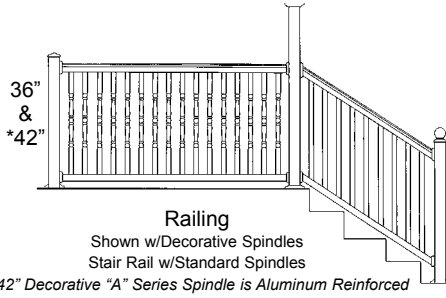

BY DIGGER SPECIALTIES, INC.

FALCON Vinyl Railing

36" Falcon Railing
with Decorative Spindles and Flat Caps

ICC-ES ESR-1324
COMPLIES WITH IBC & IRC

- **Aluminum Reinforced Rails**
Strength and Safety
- **Bracketed Mounting System**
New Construction or Remodeling
- **Hidden Screw Mounts**
- **Boxed or Sleeved Railing Program**
- **Decorative Top Rail**
Comfortable Feel
- **Transferrable Lifetime Warranty**
Peace of Mind
- **Maintenance Free**
Enjoy the Beauty

Top Rail Hidden Screw Mount
with Trim Cap

Bottom Rail
Hidden Screw Mount

Product Specifications

Railing Heights	36" and 42"
Railing Lengths	4', 5', 6', 7', 8', 9' and 10'
Stair Rail Lengths	4', 5', 6', 7', 8', 9' and 10'
Post Lengths	4" x 4" x 38", 44", 48", 96", 108" and 120"
Railing Color	White and Tan
Standard Spindle	1 ³ / ₈ " x 1 ³ / ₈ "
Spindle Spacing	3 ¹ / ₂ "
Options	Decorative Spindle 36" Reinforced Decorative Spindle 42"

FALCON Vinyl Railing

Crossover Railing

Heights: 36" and 42" • Lengths: 10', 12', 14' and 16'

Railing

Shown w/Decorative Spindles
Stair Rail w/Standard Spindles

* 42" Decorative "A" Series Spindle is Aluminum Reinforced