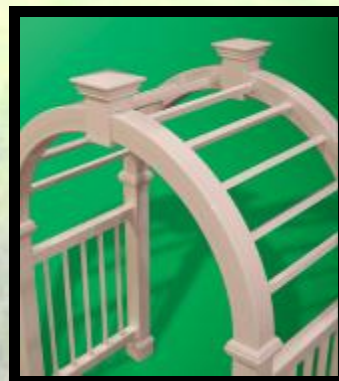

# Outdoor Expressions

Diamond Crown Arbor  
60" W x 44" D x 90" H

Crown Jewel Arbor  
60" W x 44" D x 90" H

Diamond Crown Arbor  
Shown with Cupola Option

Grand Mediterranean Arbor  
72" W x 47" D x 87" H